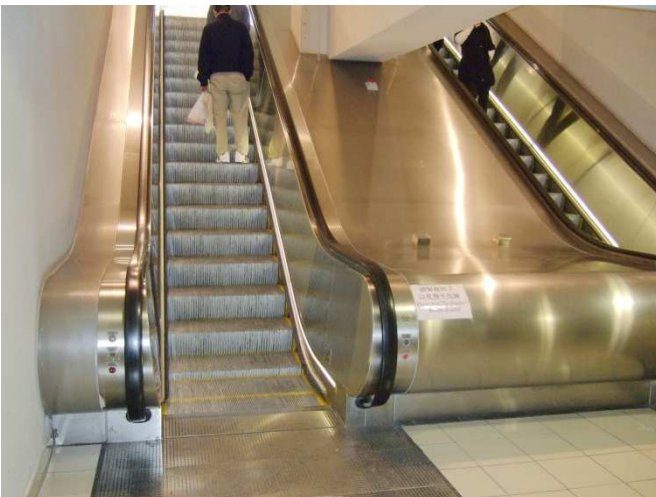

- Make a left turn

- Walk straight ahead

- Cross the intersection

- Get in “Choi Ming Shopping Center”

- Go to the platform by escalator

- Passby the Circle K convenience store

- Going up by the escalator beside Circle K convenience store

- Going up again by the next escalator

- Cross the overpass

- Left turn, you can see Heung To Secondary School

- Then go straight ahead, you can see QualiED College

- The main entrance for Logos Academy is located across of QualiED College